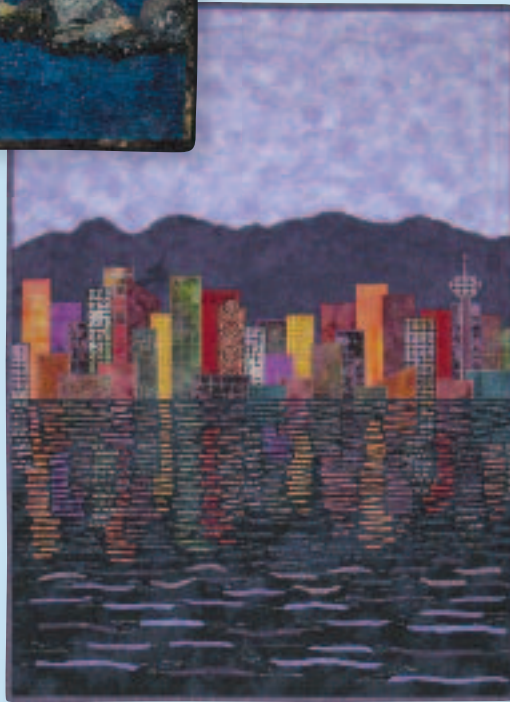

AND THE WINNER IS: *Morning Coffee* by Margaret Cale of Ripley, Ontario

*Morning Coffee* was made for the KINCARDINE SUNSET QUILT GUILD Past President “Canadian Idle” Challenge. The piece required the use of three specific fabrics, had to reflect the theme, “What do Canadians do in their spare time?” and a Canadian flag had to be present in the design.

Margaret’s original designed wall hanging was machine pieced, hand appliquéd and machine quilted. The background is composed of pieced blocks with strong horizontal lines emphasizing the feeling of calmness and serenity. A photo of Lake Huron printed on fabric is

incorporated into the background piecing. The image of her sister is enlarged from a photograph. The Canadian flag is on the coffee mug.

I loved receiving all of the entries, each one was like opening a gift. Our talented quilters interpreted the theme “What Canada means to me” with a wide variety of beautiful quilts. The survey was open for two weeks and 1,265 votes were cast.

The photos can be viewed: [www.canadianquilter.com/photo-gallery/canada-eh!.php](http://www.canadianquilter.com/photo-gallery/canada-eh!.php)

CLOCKWISE FROM TOP LEFT:  
*Friendly Beacon* by Leslie Forbes  
*West of Home* by Kathy Kinsella  
*Red Maple* by Gwen Ledyard  
*Mill House, St. George, NB* by Leslie Forbes  
*Provincial Flowers* by Betty Bailey  
*Vancouver Cityscape at Dusk* by Terry Aske